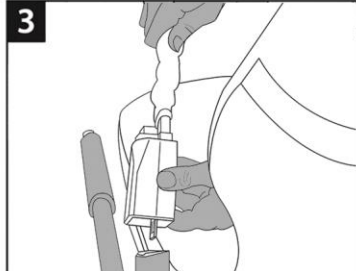

## INSTALLATION & OPERATIONAL INSTRUCTIONS

PRODUCT CODE: Steering Wheel to Seat Belt Lock  
TOOLS REQUIRED: NO TOOLS REQUIRED

1  
Get your Steering wheel to Seat Belt Lock and keys

2  
Put the device through the gap in the steering wheel and pull the fabric part through the loop

3  
Once secure on the steering wheel pull the plug end towards the plug of the seat belt

4  
To unlock use keys provided