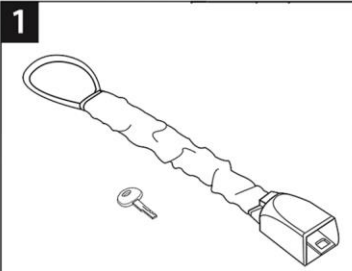

## INSTALLATION & OPERATIONAL INSTRUCTIONS

PRODUCT CODE: Steering Wheel to Seat Belt Lock  
TOOLS REQUIRED: NO TOOLS REQUIRED

1  
Get your Steering wheel to Seat Belt Lock and keys

2  
Put the device through the gap in the steering wheel and pull the fabric part through the loop

3  
Once secure on the steering wheel pull the plug end towards the plug of the seat belt

4  
To unlock use keys provided