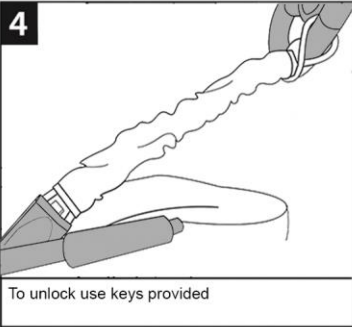

## INSTALLATION & OPERATIONAL INSTRUCTIONS

PRODUCT CODE: Steering Wheel to Seat Belt Lock  
TOOLS REQUIRED: NO TOOLS REQUIRED

1  
Get your Steering wheel to Seat Belt Lock and keys

2  
Put the device through the gap in the steering wheel and pull the fabric part through the loop

3  
Once secure on the steering wheel pull the plug end towards the plug of the seat belt

4  
To unlock use keys provided