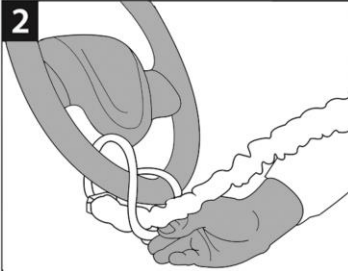

## INSTALLATION & OPERATIONAL INSTRUCTIONS

PRODUCT CODE: Steering Wheel to Seat Belt Lock  
TOOLS REQUIRED: NO TOOLS REQUIRED

1  
Get your Steering wheel to Seat Belt Lock and keys

2  
Put the device through the gap in the steering wheel and pull the fabric part through the loop

3  
Once secure on the steering wheel pull the plug end towards the plug of the seat belt

4  
To unlock use keys provided